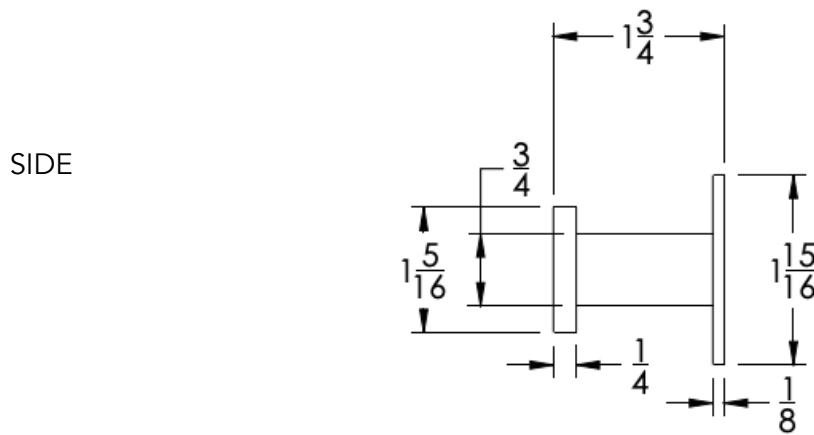

Dimensions in inches

NOTE: Dimensions subject to change without notice.